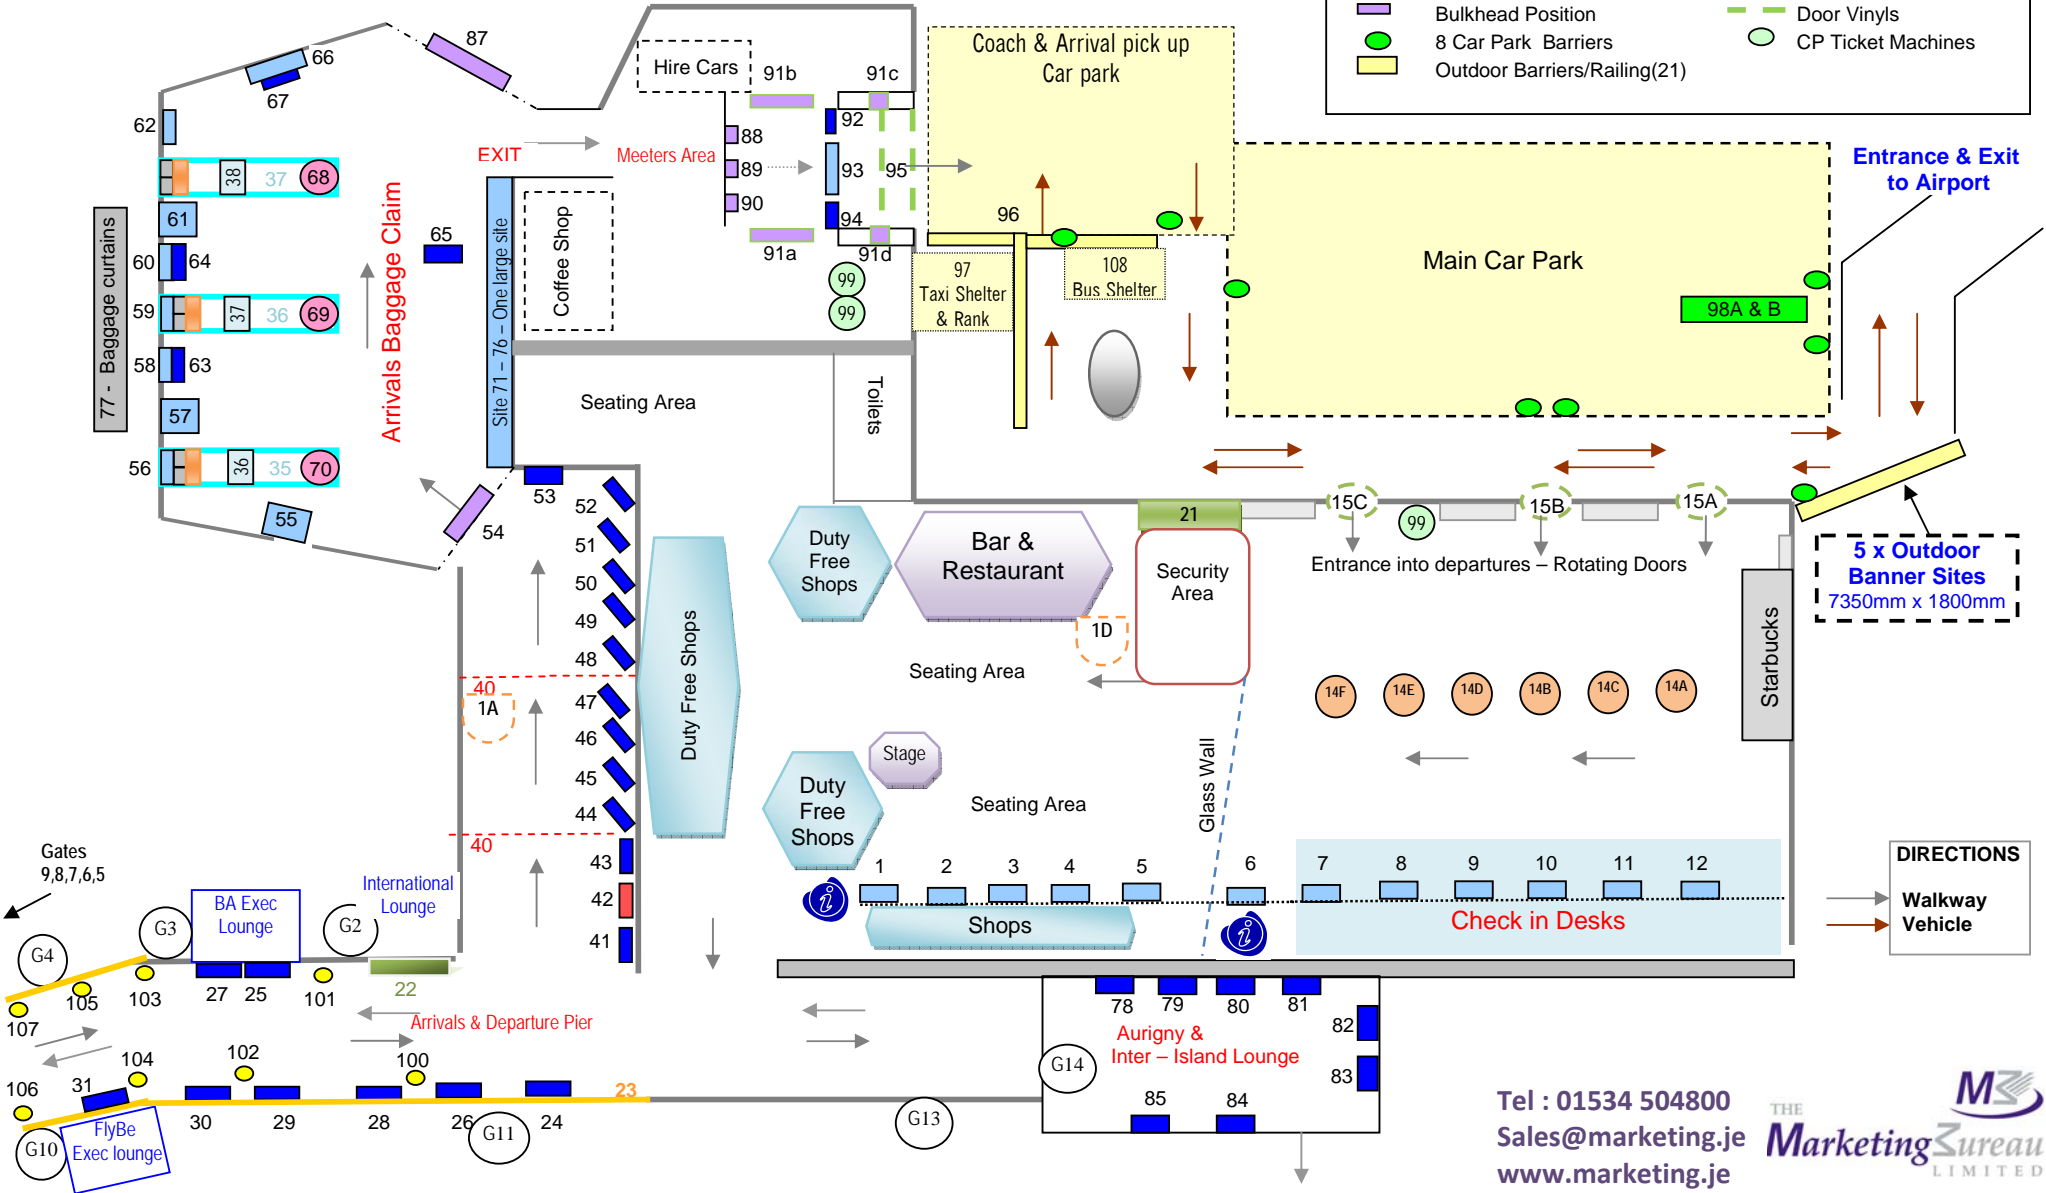

JERSEY AIRPORT ADVERTISING

SITE PLAN - All Areas

KEY CODES			
	Lower Level		Wall Wraps
	Higher Level		Column Banners
	Non-Illuminated		3 Sided Rotating Signs
	Tri Vision 3 adverts		Double Sided Totems
	Baggage Belt Trim		LCD Screen Advertising
	Glass Sliding Doors		Window Vinyl displays
	Bulkhead Position		Door Vinyls
	8 Car Park Barriers		CP Ticket Machines
	Outdoor Barriers/Railing(21)		